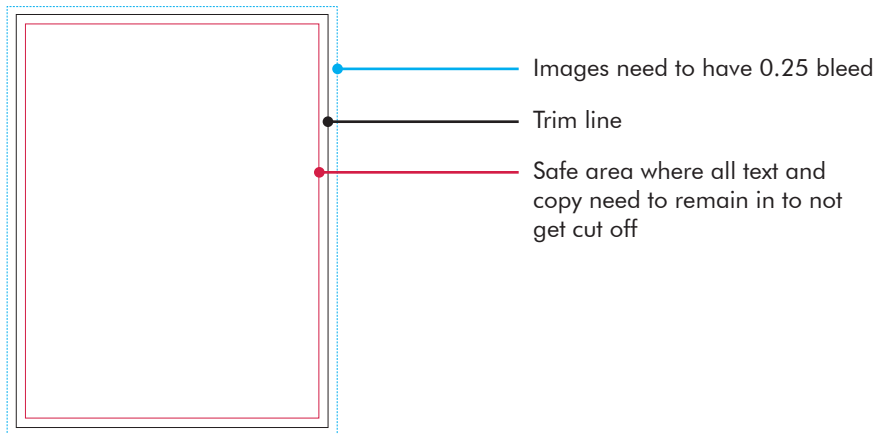

REDFISH RODEO

Magazine Specs

Ad files preferred format:

PDF, TIF or JPG

Required at least 300 dpi • CMYK colors

Full page ad:

8.375w x 10.875h

Bleed of 0.25 in. on all 4 sides

Safe area 0.25 from trim

Final size WITH bleed: 8.875w x 11.375h

Half horizontal page ad:

7.87w x 5.1h

Half vertical page ad:

3.85w x 10.37h

Quarter page ad:

3.85w x 5.1h